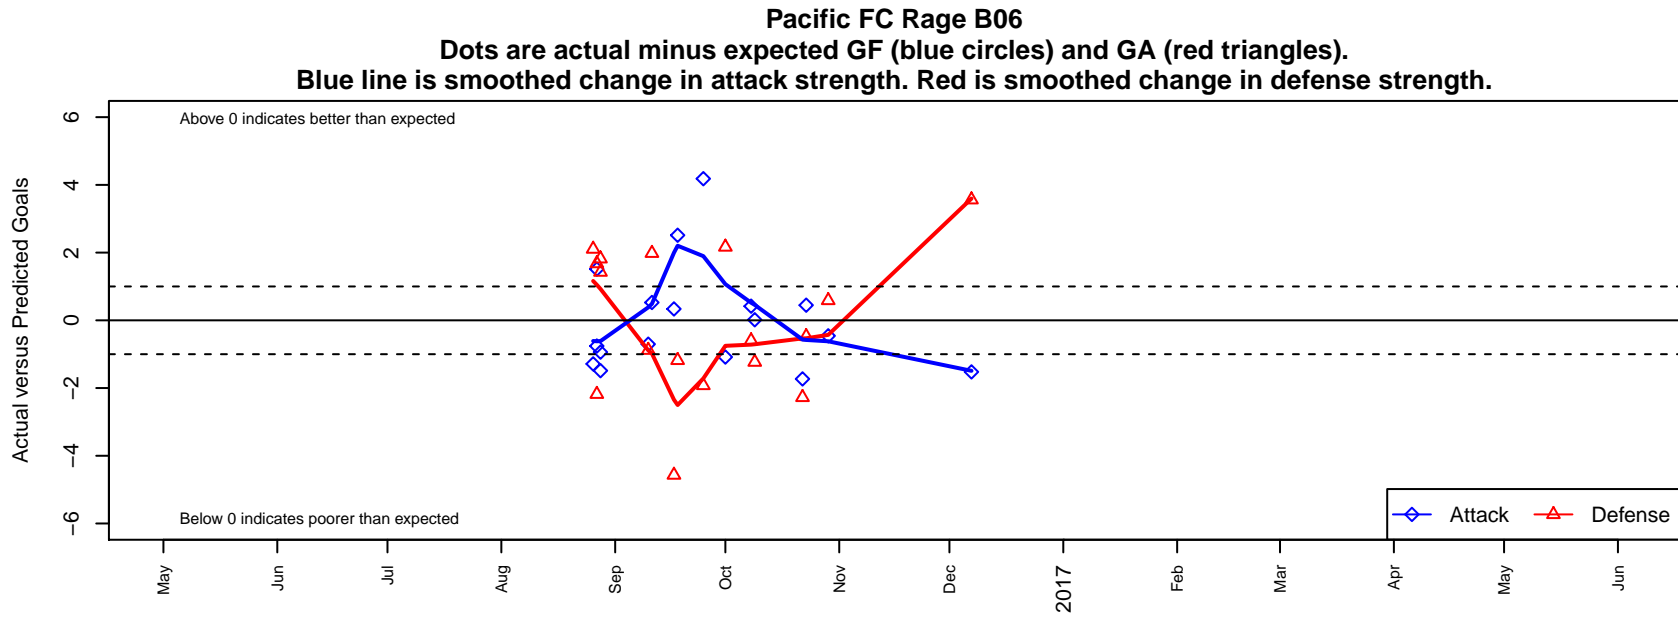

Pacific FC Rage B06

Pacific FC
Battle Ground, WA
B06 total strength=570
attack=0.7 defense=0.29
fall league = PTT B06 Div 1 White

alt names used:
PFC-VW FC B06 Rage
VanWest B06 Rage

Venues played:
2016 Summer Slam Gold/Silver U11
2016 PTT B06 Division 1 White

**attack and defense variance (black dot)
relative to other teams
and top 10 in region**

**attack and defense rating
relative to others at age
and all opponents in last 13 months**

Performance relative to 13 month average