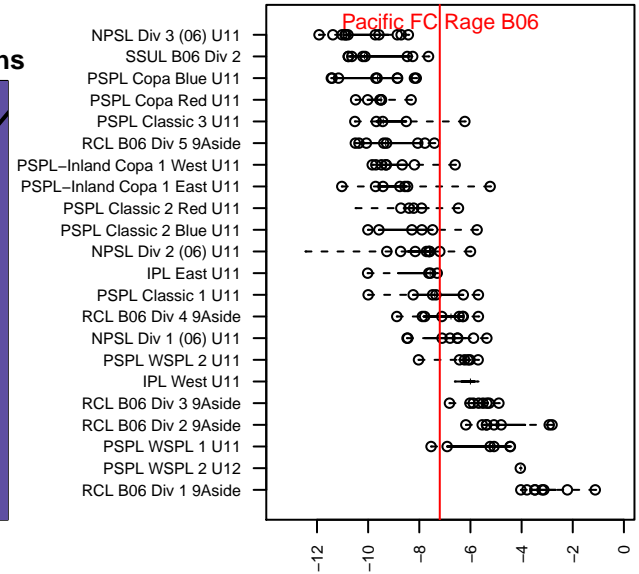

Pacific FC Rage B06

Pacific FC
Battle Ground, WA
B06 total strength=570
attack=0.7 defense=0.29
fall league = PTT B06 Div 1 White

alt names used:
PFC-VW FC B06 Rage
VanWest B06 Rage

Venues played:
2016 Summer Slam Gold/Silver U11
2016 PTT B06 Division 1 White

**attack and defense variance (black dot)
relative to other teams
and top 10 in region**

**attack and defense rating
relative to others at age
and all opponents in last 13 months**

Performance relative to 13 month average