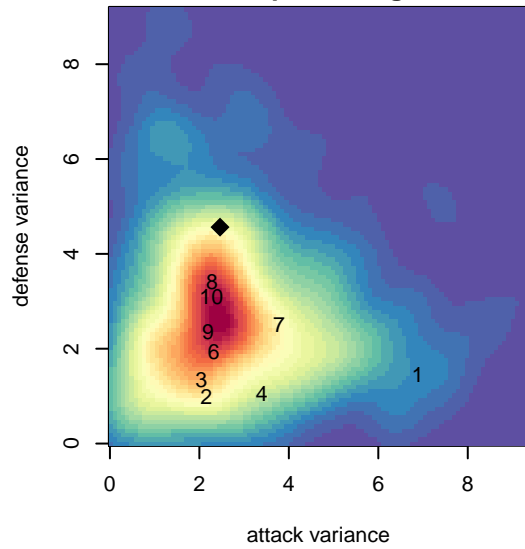

Pacific FC Rage B06

Pacific FC
Battle Ground, WA
B06 total strength=570
attack=0.7 defense=0.29
fall league = PTT B06 Div 1 White

alt names used:
PFC-VW FC B06 Rage
VanWest B06 Rage

Venues played:
2016 Summer Slam Gold/Silver U11
2016 PTT B06 Division 1 White

**attack and defense variance (black dot)
relative to other teams
and top 10 in region**

**attack and defense rating
relative to others at age
and all opponents in last 13 months**

Performance relative to 13 month average